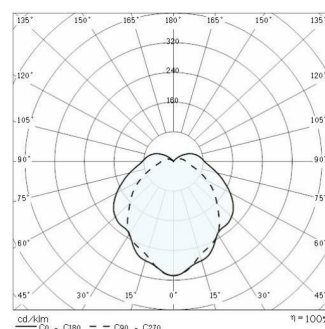

EKO+19/G LED

Part number	301643
Lampholder:	LED
Light Source:	LED
Wattage:	10 W
Finish:	WH-87 / White / Textured
Insulation class:	I
Degree of protection:	IP66
IK-J-xxIP:	IK07 2J xx5
CRI:	80
Kelvin:	4000
Optic:	SYMMETRIC EXTRA WIDE REFLECTOR
Lightsource lumen output:	738 lm
Luminaire lumen output:	235 lm
L:	L80
B:	B10
Lifetime:	50000 h
Ta MIN luminaire:	-25°
Ta MAX luminaire:	40°

Description

- Wall and ceiling mounting luminaire for indoor and outdoor, comprising:
- Die-cast painted aluminium housing, ring and screens
 - Pressed glass diffuser, white painted inside
 - EPDM gasket
 - Diffuser stays securely hinged to the frame
 - No through wiring
 - Stainless steel locking screws
 - Photometric data measure according to UNI EN 13032-4 and IES LM-79-08

Photometric data

Technical drawings